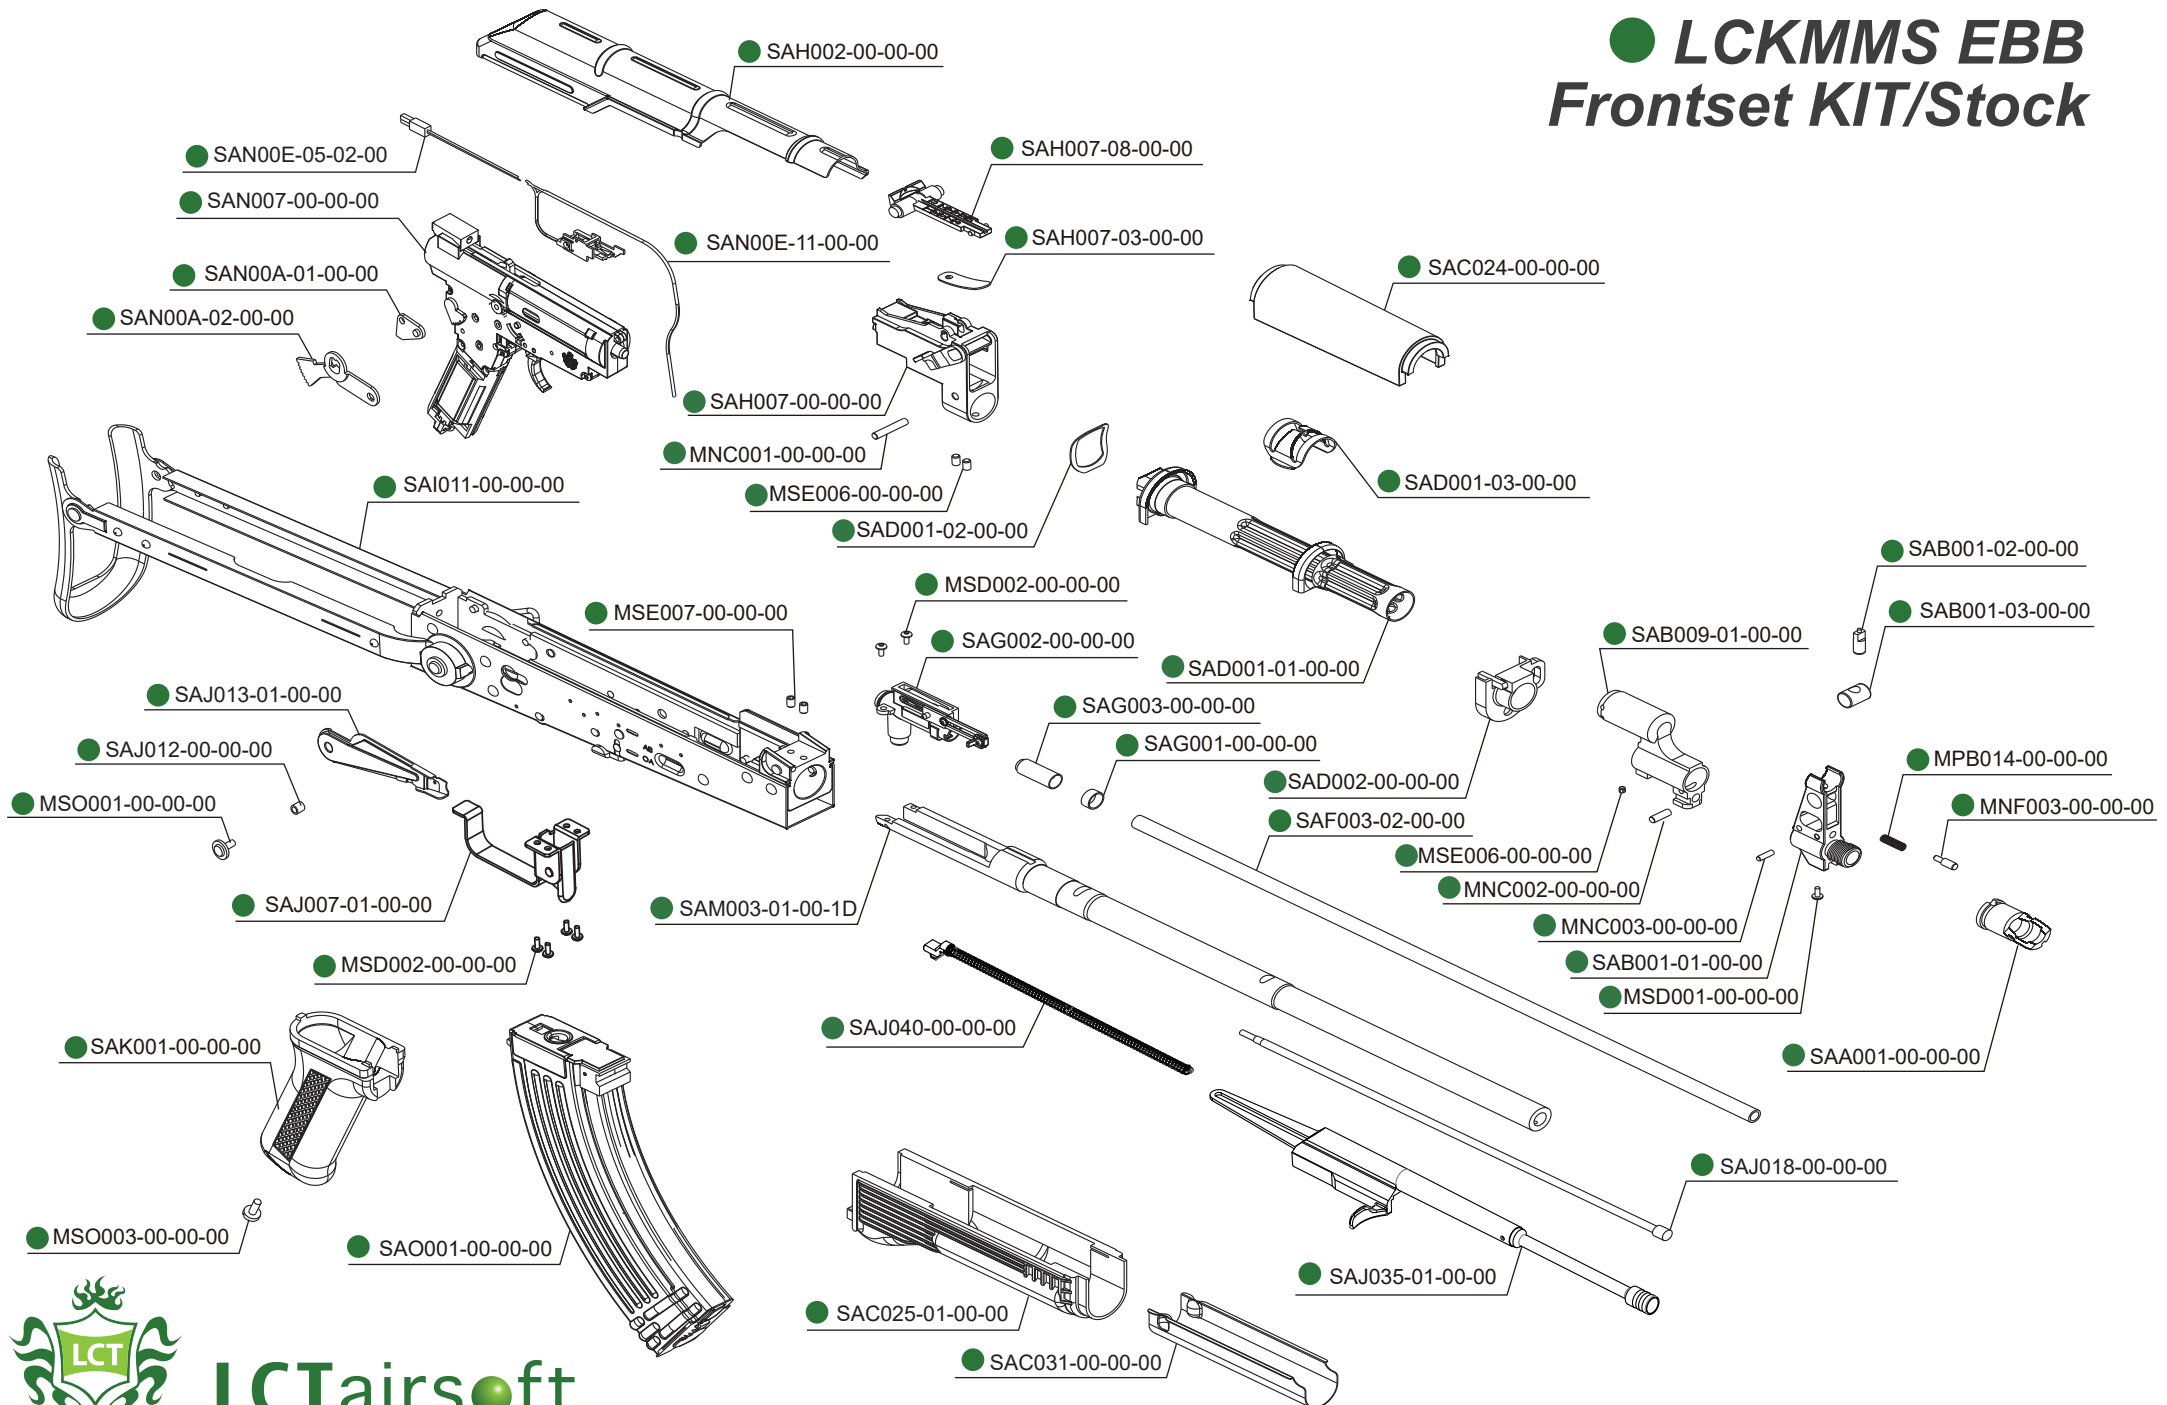

● LCKMMS EBB Frontset KIT/Stock

LCTairsoft