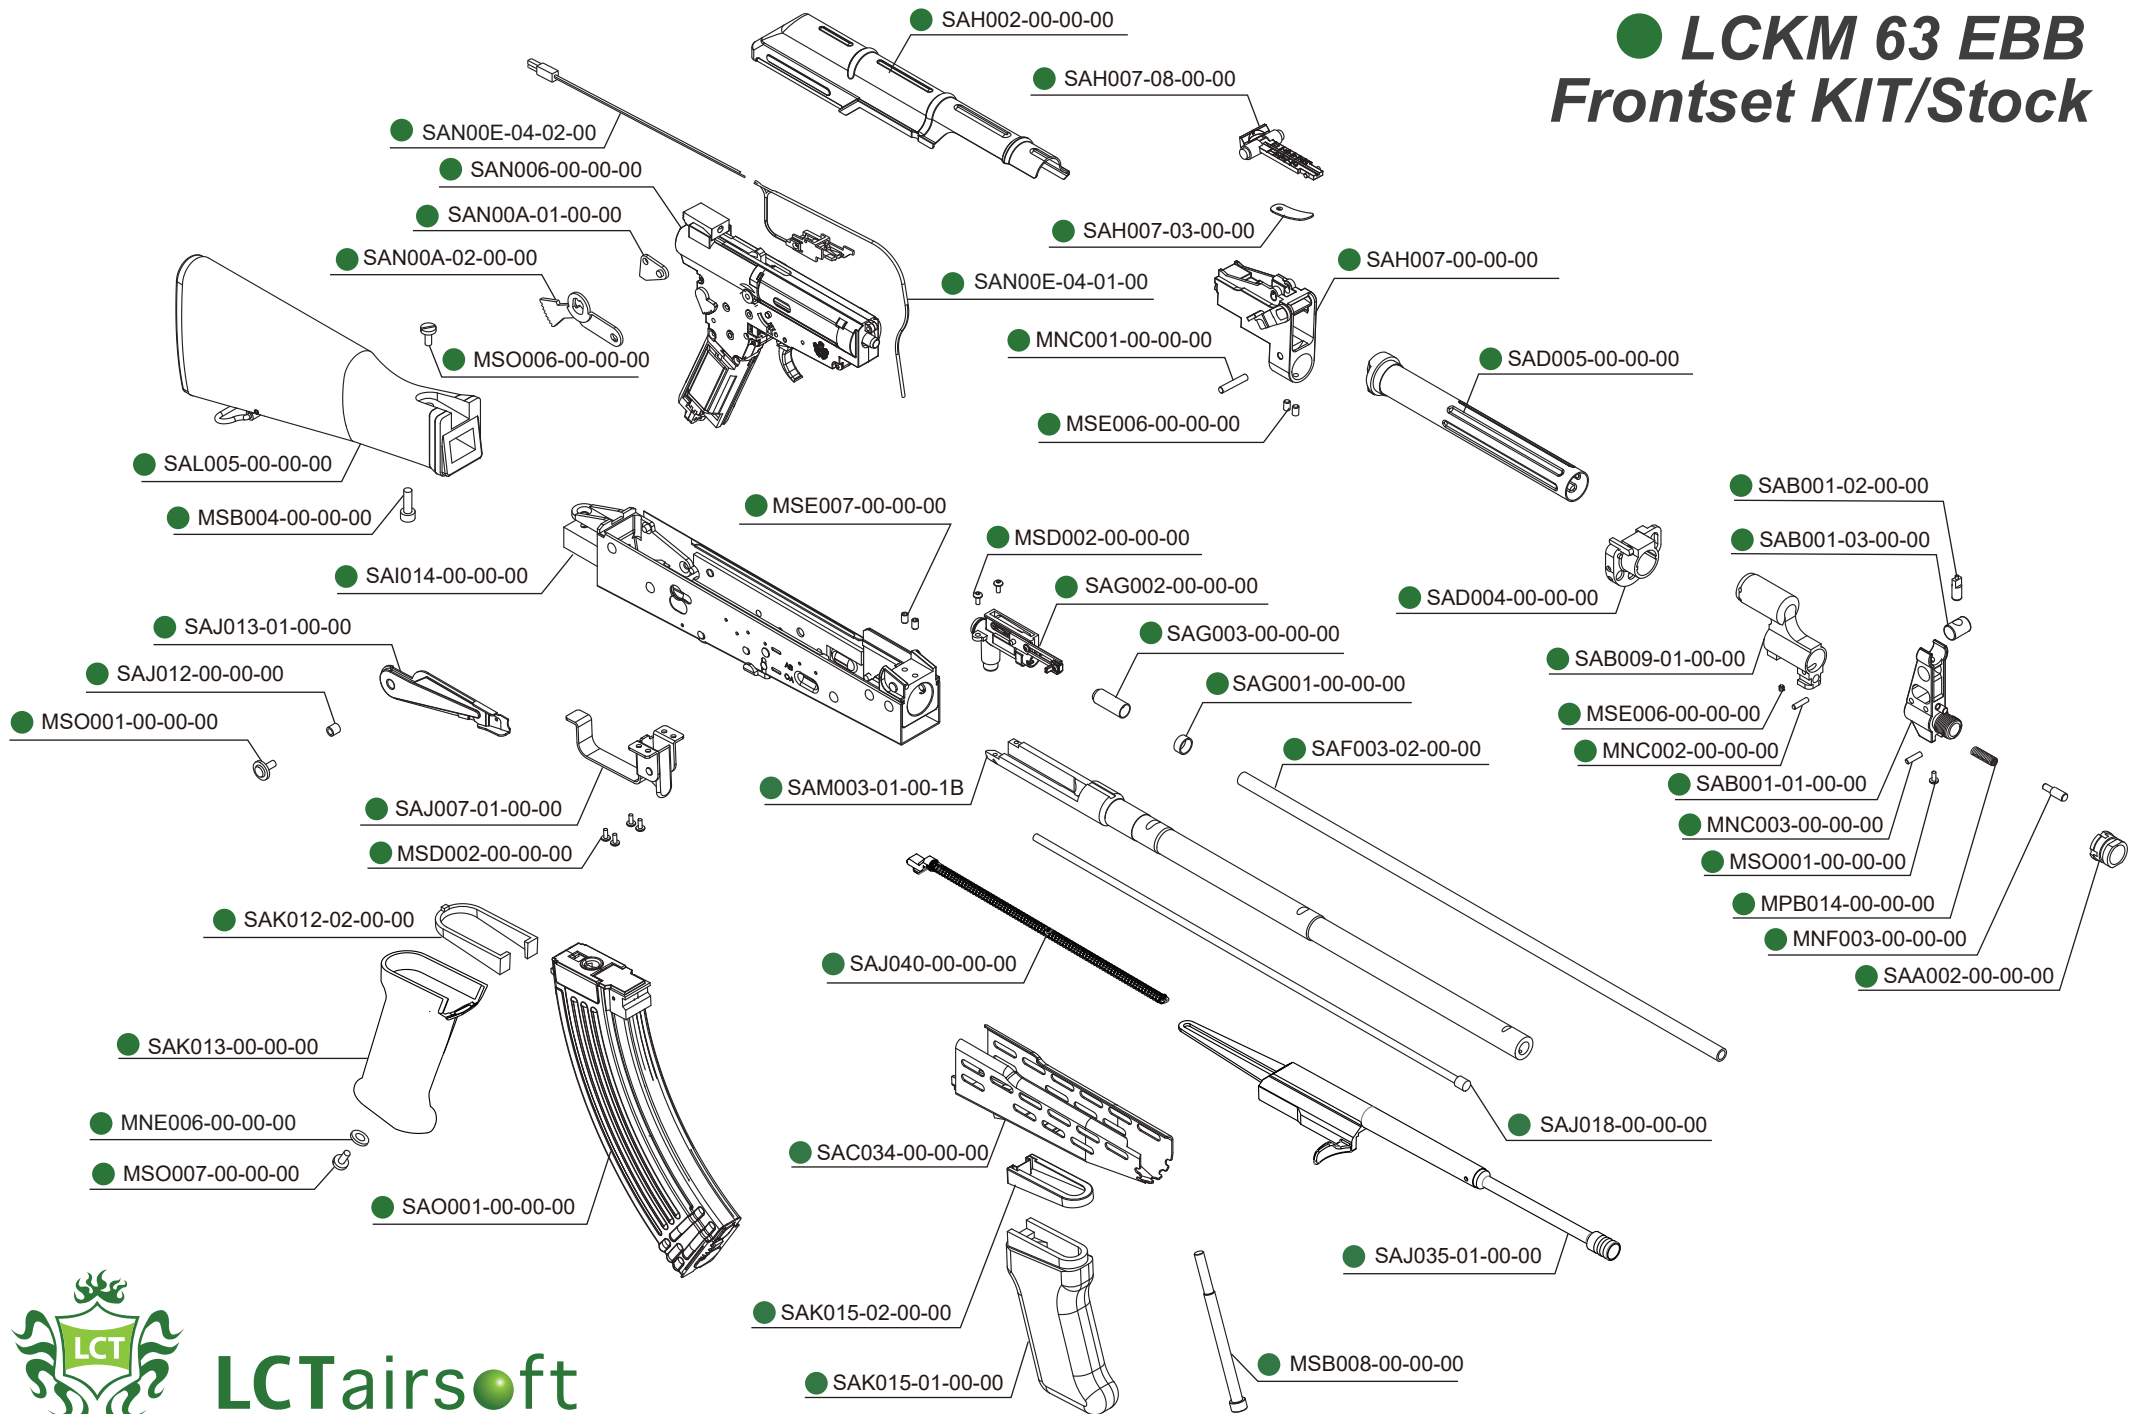

LCKM 63 EBB Frontset KIT/Stock

LCTairsoft