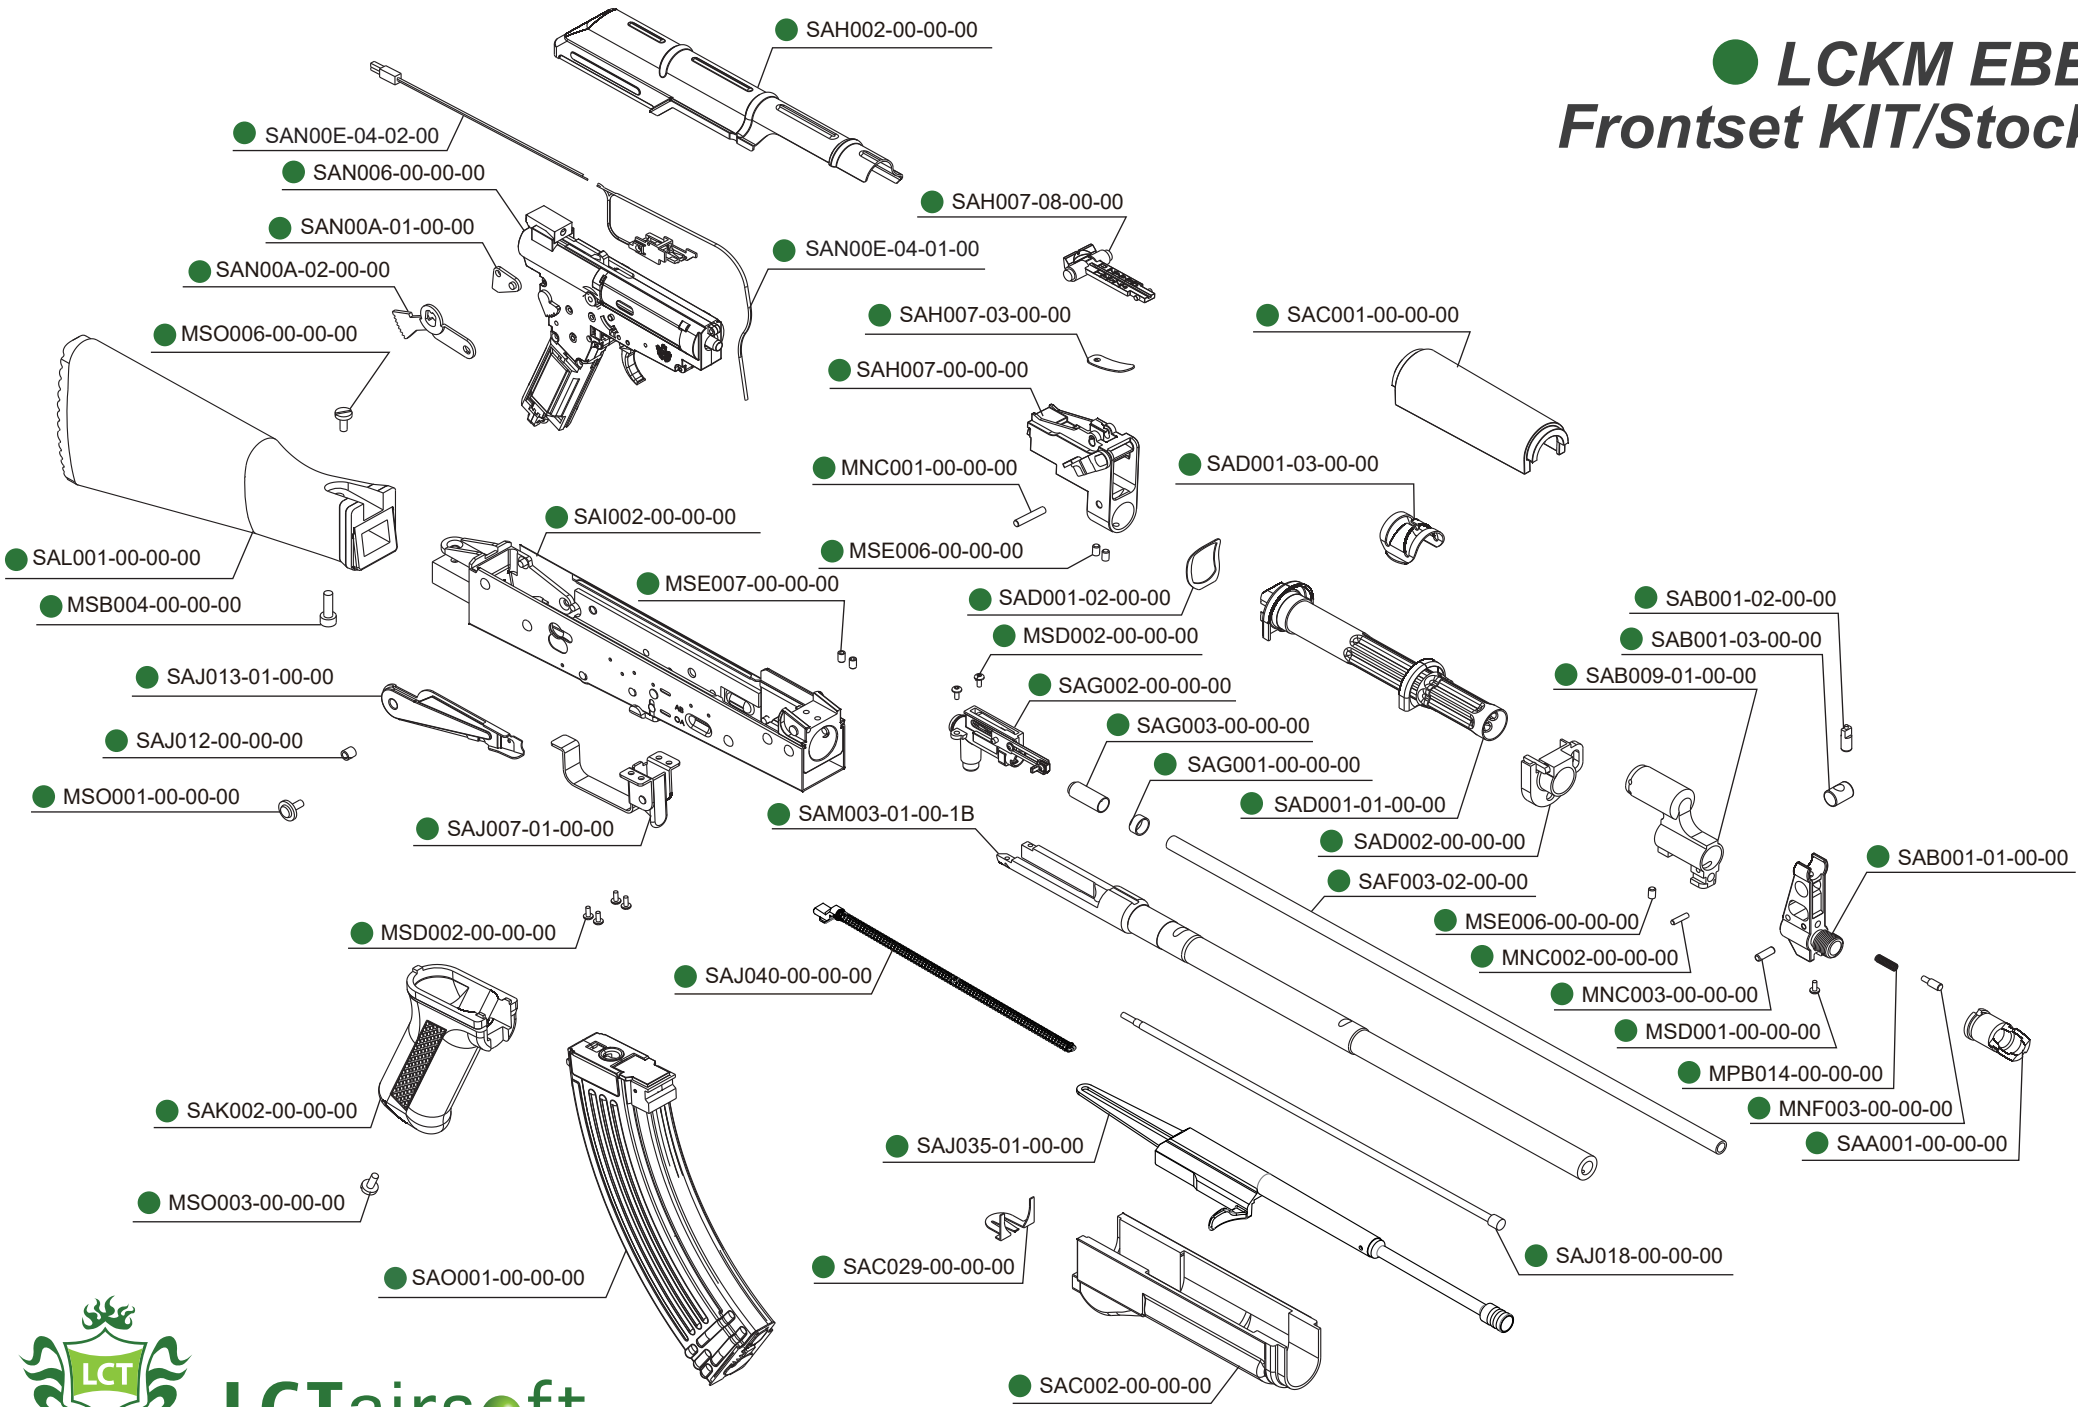

LCKM EBB Frontset KIT/Stock

LCTairsoft