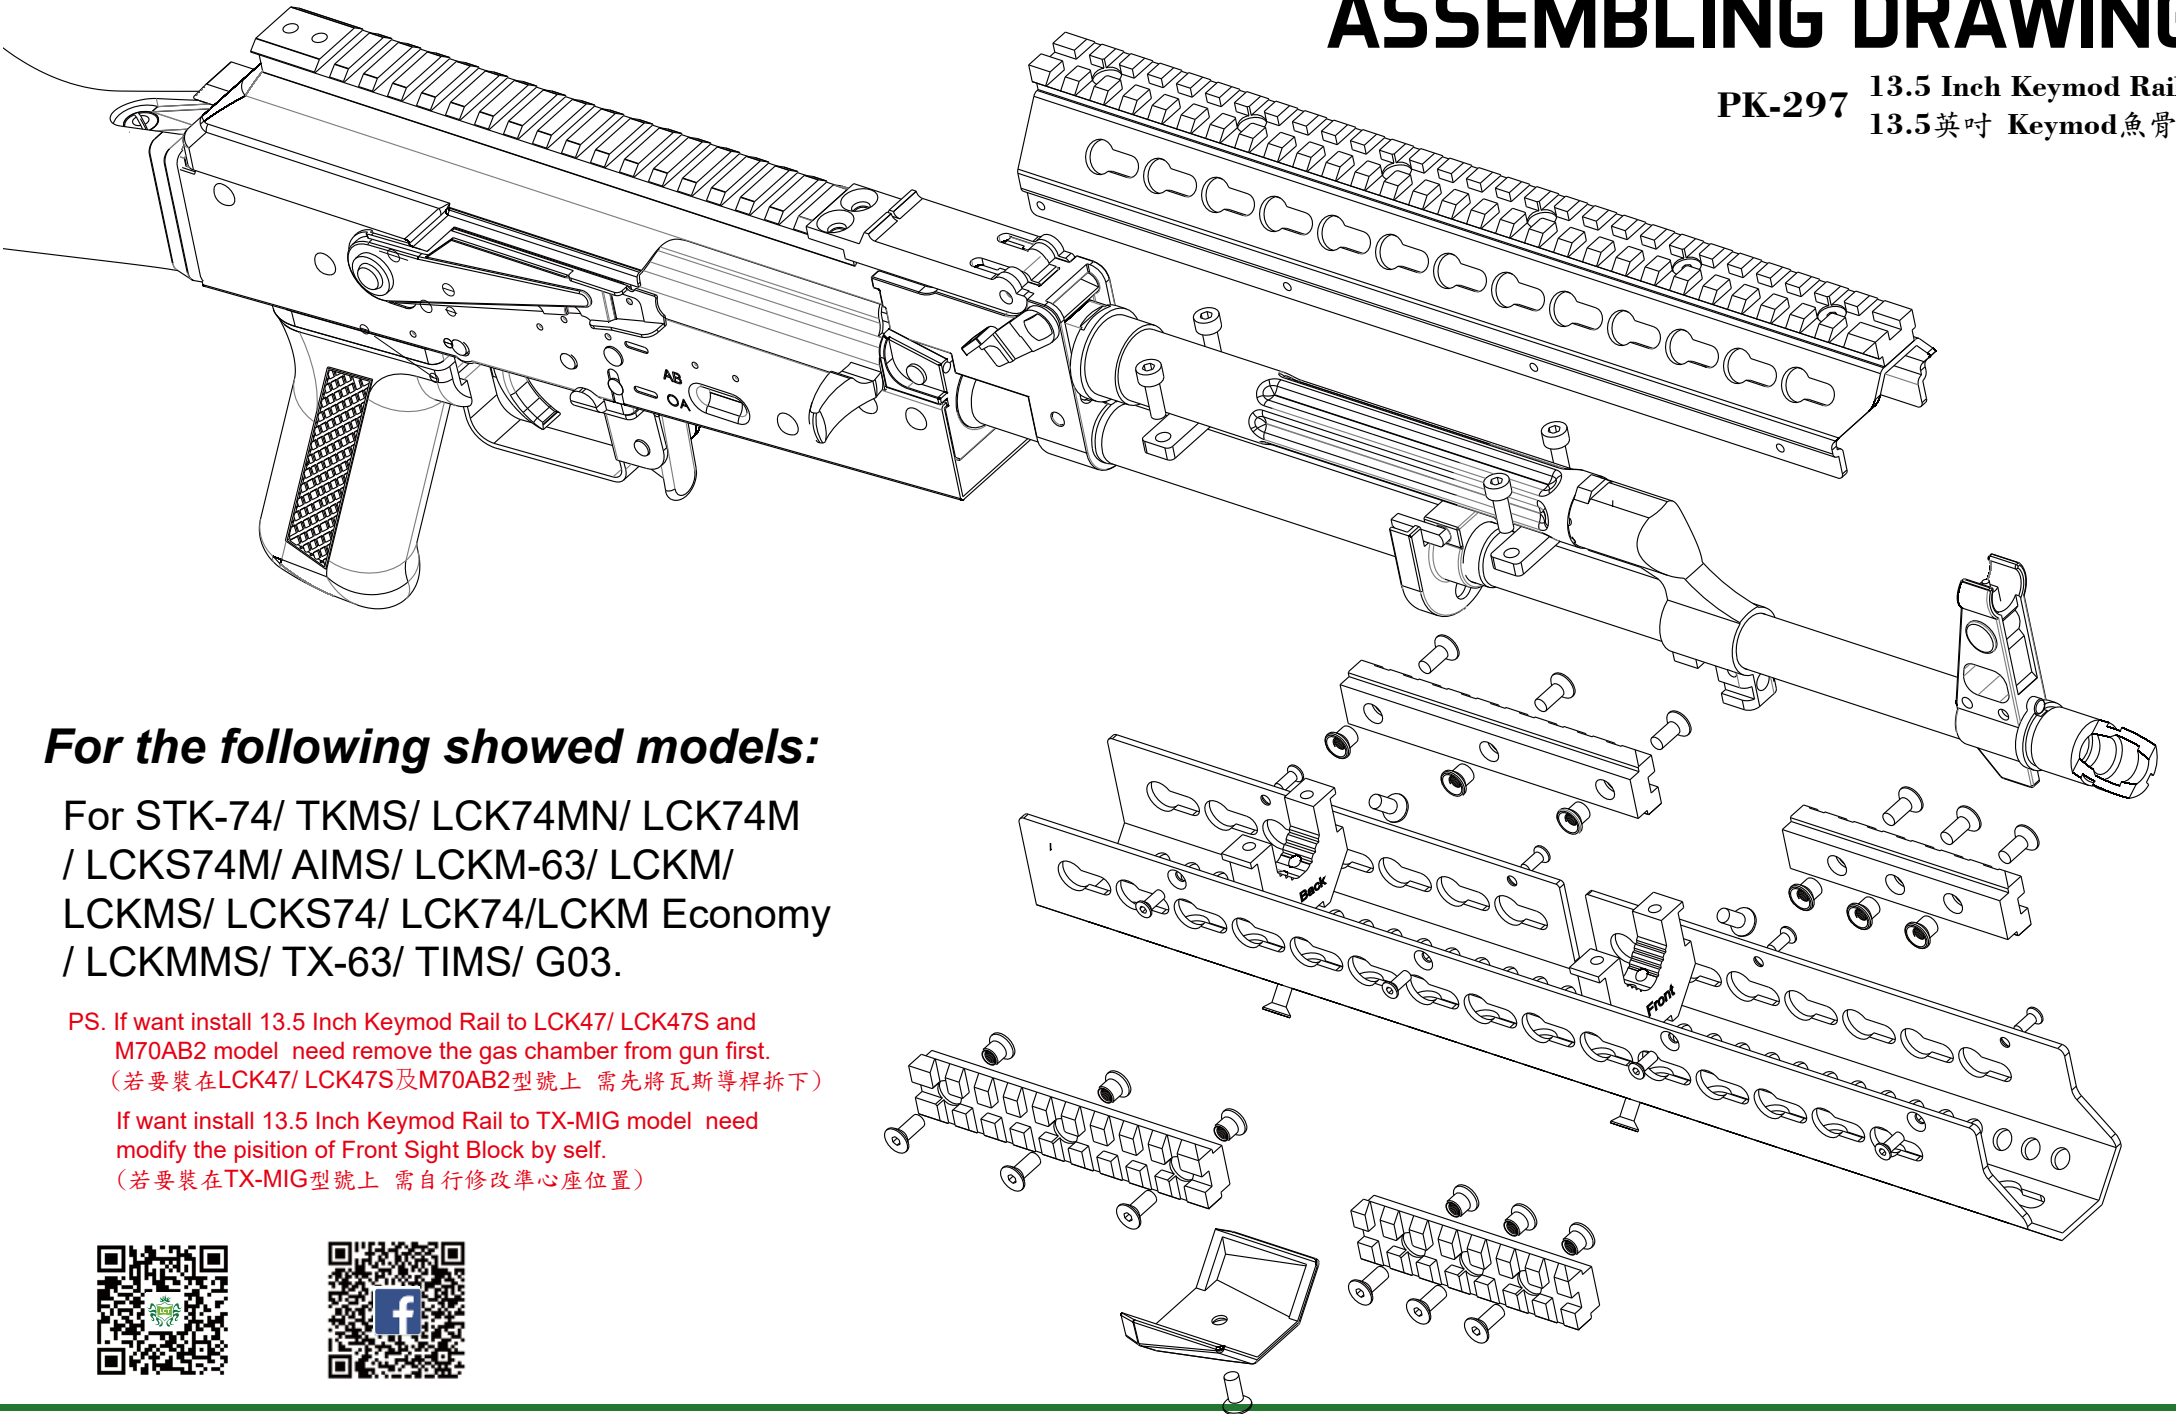

ASSEMBLING DRAWING

PK-297 13.5 Inch Keymod Rail
13.5英寸 Keymod魚骨

For the following showed models:

For STK-74/ TKMS/ LCK74MN/ LCK74M
/ LCKS74M/ AIMS/ LCKM-63/ LCKM/
LCKMS/ LCKS74/ LCK74/LCKM Economy
/ LCKMMS/ TX-63/ TIMS/ G03.

PS. If want install 13.5 Inch Keymod Rail to LCK47/ LCK47S and
M70AB2 model need remove the gas chamber from gun first.
(若要裝在LCK47/ LCK47S及M70AB2型號上 需先將瓦斯導桿拆下)

If want install 13.5 Inch Keymod Rail to TX-MIG model need
modify the position of Front Sight Block by self.
(若要裝在TX-MIG型號上 需自行修改準心座位置)